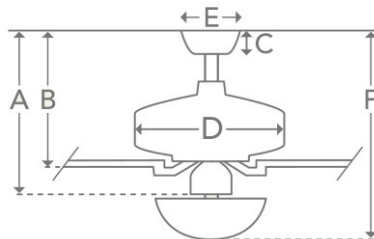

- ✓ 42" or 107 cm blade span
- ✓ Motor Size 172 mm x 12 mm
- ✓ Two E27 sockets. Rated at max 20-watt
- ✓ Wall control included
- ✓ Limited lifetime warranty

Dimensions (cm)

- A: 24.23
- B: 23.77
- C: 6.98
- D: -----
- E: 16.48
- F: 35.59