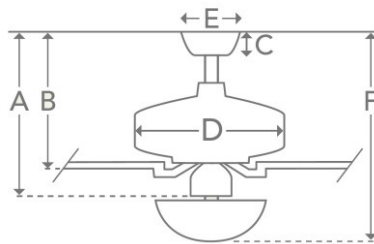

Hunter

Galileo

50621

Brushed Nickel
Dark Walnut/
Dark Oak Blades
blades

- ✓ 48" or 122 cm blade span
- ✓ Motor Size 172 mm x 12 mm
- ✓ Two E27 sockets. Rated at max 14-watt
- ✓ Wall control included
- ✓ Limited lifetime warranty

Also available :

50620

Alpha Bronze
Burnt Walnut/
Roasted Walnut
blades

Dimensions (cm)

- A: -----
- B: 23.09
- C: 6.98
- D: 19.43
- E: 16.48
- F: 34.47

	High	Med	Low
CFM	4512	4093	2864
RPM	192	168	113
Watts	60		
Amps	26		