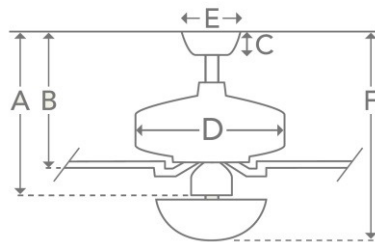

Hunter

Kohala Bay

50610

Antique Pewter

Matte Black
plastic blades

- ✓ 48" or 122 cm blade span
- ✓ Motor Size: 172 mm x 12 mm
- ✓ Two E27 sockets. Rated at max 14-watt
- ✓ Limited lifetime warranty

Dimensions (cm)