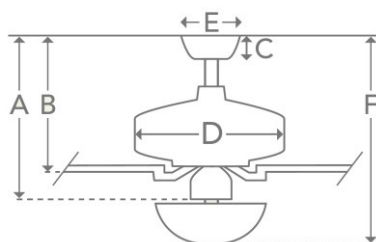

Walnut blades

- ✓ 42" or 107 cm blade span
- ✓ Motor Size 172 mm x 12 mm
- ✓ Two E27 sockets. Rated at max 14-watt
- ✓ Wall control included
- ✓ Limited lifetime warranty

Dimensions (cm)

A: 23.24

B: 21.77